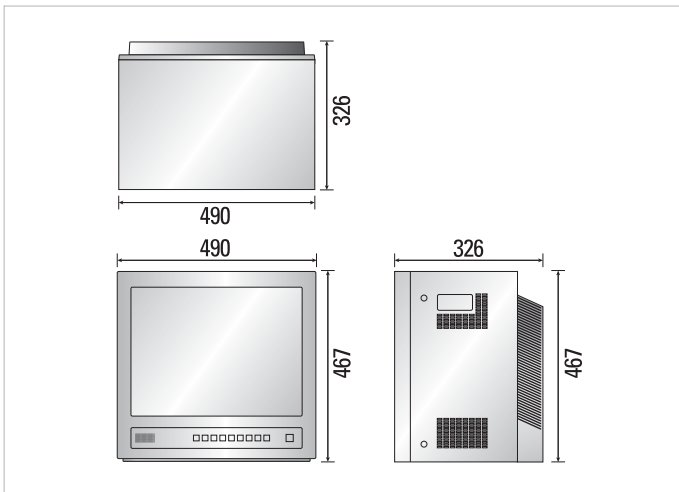

### Summary

SMC-213/214 is the world first 21" Ultra Slim Color CRT Monitor with the depth of 326mm. This metal cased color monitor was designed and built to be a security monitor. By supporting NTSC and PAL systems, it is an ideal choice for system integration to be used worldwide.

### Features

- World's first ultra slim CRT Monitor : Depth 326mm
- 450 TV Lines
- 2D Comb filter
- Auto peaking, Skin color correction
- SMT-213 : 2 In / SMT-214 : 4 In
- SMT-213 : 2 Out(Loop thru) / SMT-214 : 1 Out
- Audio 1.5W

### Dimensions (unit:mm)

### Specifications

Model	SMC-213	SMC-214
Resolution	450 TV Lines	
Broadcasting System	NTSC/PAL System	
Video	Video Input	Composite 2Ch BNC Type
	Video Output	Composite 4Ch BNC Type
Audio	Audio Input	Composite 2Ch(Loop Through) BNC Type
	Audio Output	Composite 1Ch BNC Type
Picture	Audio Input	Mono 2Ch RCA Type
	Audio Output	Mono 4Ch RCA Type
	Comb Filter	Mono 2Ch(Loop Through) RCA Type
	Picture Control	Mono 1Ch RCA Type
Sound	Noise Reduction	2D
	Picture Function	-
	Screen Aspect Ratio	-
	Picture Control	DNR(Digital Noise Reduction) Color Tone Control
Feature	Speaker Type	4:3
	Sound output (Total)	Auto Kinetic Bias(AKB)
System	Blue Screen	Direct
	Language	1.5W
	Switcher	Select
Power Requirement	Broadcasting System	-
	Language	ON/OFF
Power Consumption	Switcher	-
	Switcher	Auto/Manual
Weight	AC 100~240V	
Dimensions	74W	
	22.8Kg	
	490(W) x 467(H) x 326(D)mm	