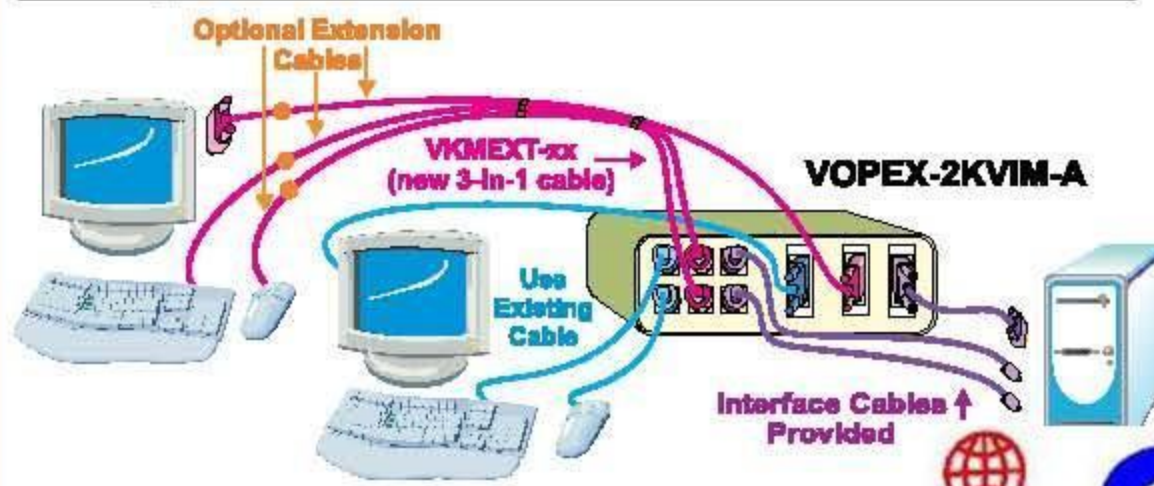

- Access one computer from multiple locations.
- Interconnect KVM switches and splitters for complex applications.
- Multiple users can enter data into the same program.
- Allows access to a PC from inside and outside of a clean room.

Specifications

Host Connection

- Male 15-pin HD connector.
- Female 6-pin miniDIN connectors.
- Compatible with PS/2 style PCs, RS6000, SGI, and HP9000.

Monitor

- Female 15-pin HD connectors for VGA monitor.
- Bandwidth is 150 MHz.
- Supports 1900x1200 resolution.

Devices

- Female 6-pin miniDIN connectors.
- Keyboards and mice are hot-pluggable.

Power

- 110 or 220 VAC at 50 or 60 Hz via AC adapter.
- Power consumption: 10W

Regulatory Approvals

- CE, FCC, UL, cUL, RoHS

Configuration and Cable Illustration

Control Modes

- Press **Mode** button to cycle through all six modes. LEDs indicate which mode is selected.
- **User 1 Mode**—only User 1 can type or move mouse.
- **User 2 Mode**—only User 2 can type or move mouse.
- **User 3 Mode**—only User 3 can type or move mouse.
- **User 4 Mode**—only User 4 can type or move mouse.
- **Inst Mode**—All user(s) have immediate access after last keystroke or mouse movement occurs on active user.
- **Delay Mode**—Locked out user(s) must wait five seconds after last keystroke or mouse movement occurs on active user.
- In **Inst** or **Delay Mode**, typing or mouse movement activates user control.